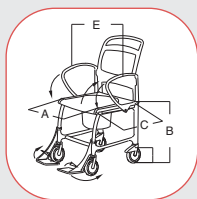

FREIBURG

Chair weigher up to 150 kg body weight

Equipment:

- aluminium back with PUR backrest
- swinging armrests enable easy side transfer
- upholstered seat
- swinging foot support
- swivelling castors, in the rear with parking/direction brake
- approved up to 150 kg body weight

Indicator:

- backlighted LCD indication
- auto-off function (time adjustable)
- units in kg or lb
- weighing range 150 kg
- division 100 g

Types:

- ref. no. 349.30.01 battery or plug operation
- ref. no. 349.30.02 accumulator operation incl. charger
- Art.-Nr. 349.30.03 calibrated - battery or plug operation
- Art.-Nr. 349.30.04 calibrated - accumulator operation incl. charger

30 grey/fire-red

Up to 150 kg body weight!

ref. no. 349.30.01

protected by patent

Technical data:

Type:	Freiburg
depth:	95 cm
width:	63 cm
seath width (A):	50 cm
seat height (B):	55 cm
seat depth (C):	45 cm

Type:	Freiburg
weight:	18 kg
max. body weight:	150 kg
division:	100 g
ref. no.:	349.30. ..

Chair weigher